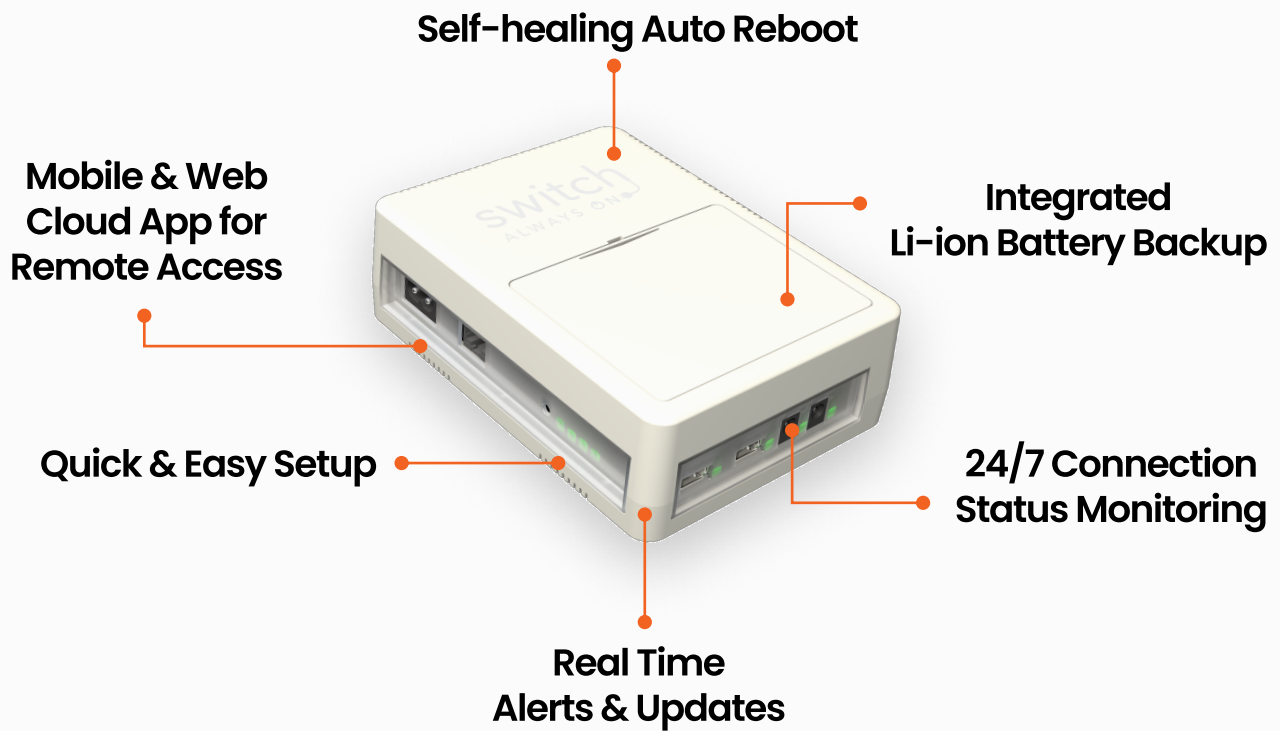

We've got your back!

24/7 PROFESSIONAL MONITORING WITH OUR MOBILE APP

Stay connected and receive real-time alerts directly on your desktop or mobile device whenever disruptions or restoration of AC power and/or connectivity occur. With mobile & cloud remote troubleshooting, stay informed and take immediate action.

Encoding transactions

Power glitches or loss

Frequent timeouts & drops in high traffic areas

Don't let connection issues, device hangups, or power disturbances hinder your business success!

Switch Always On provides the answer to unattended kiosks' most pressing problems. **Minimize kiosk downtime, eliminate costly truck rolls, and ensure uninterrupted operations with our advanced features:**

Device Accessories

The Switch Always On Accessories extend the functionality of the device to support auto and remote power cycling of the Kiosks' AC power, eliminating downtime and driving revenue growth.

AC POWER PLUG

AC POWER SWITCH

Switch Always On is Ideal for:

Vending Machines

Payment Kiosks

ATM Machines

Digital Signage

IoT Access Points